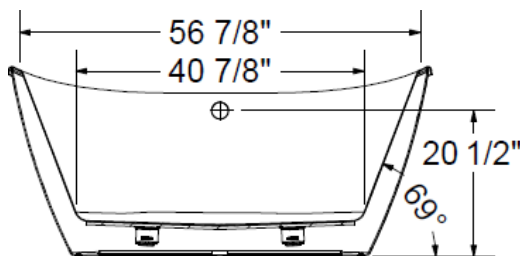

## 60" x 32"

**\*All dimensions are +/- 1/2" and subject to change without notice\***  
**Confirm specifications before installation**

#### Technical Information

- Weight: 95 lbs.
- Water Depth to Overflow: 18 1/2"
- Water Capacity: 48 gal.
- Sump Dimension: 37 1/2" x 15 7/8"

Recommended faucet area  
 of 15" (L) x 3-1/2" (W).  
 Depth recommended for  
 straight pipe 8".