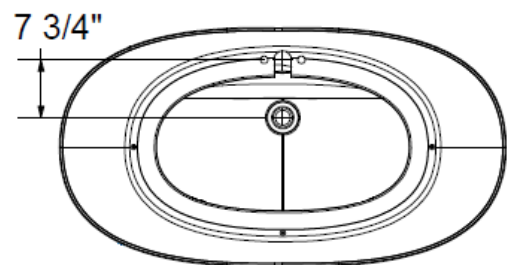

## 60" x 32"

**\*All dimensions are +/- 1/2" and subject to change without notice\***  
**Confirm specifications before installation**

#### Technical Information

- Weight: 95 lbs.
- Water Depth to Overflow: 18 1/2"
- Water Capacity: 48 gal.
- Sump Dimension: 37 1/2" x 15 7/8"

Recommended faucet area  
 of 15" (L) x 3-1/2" (W).  
 Depth recommended for  
 straight pipe 8".