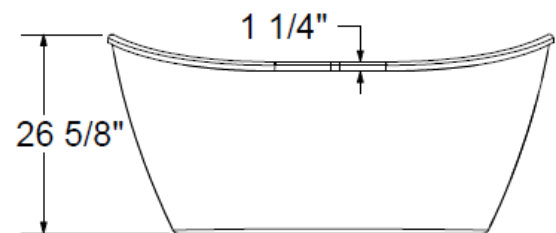

## 60" x 32"

#### Features

- An inviting, gentle, curved design that fits "Your Bath"
- Comfortable, relaxed, deep, bathing area
- Matching raised backrests
- Deck space can accommodate faucets & hand shower
- Above floor rough design accepts standard waste & overflow
- Adjustable leveling legs
- Easy Installation
- Made in the USA

#### Technical Information

- Weight: 95 lbs.
- Water Depth to Overflow: 18 1/2"
- Water Capacity: 48 gal.
- Sump Dimension: 37 1/2" x 15 7/8"

Recommended faucet area  
 of 15" (L) x 3-1/2" (W).  
 Depth recommended for  
 straight pipe 8".