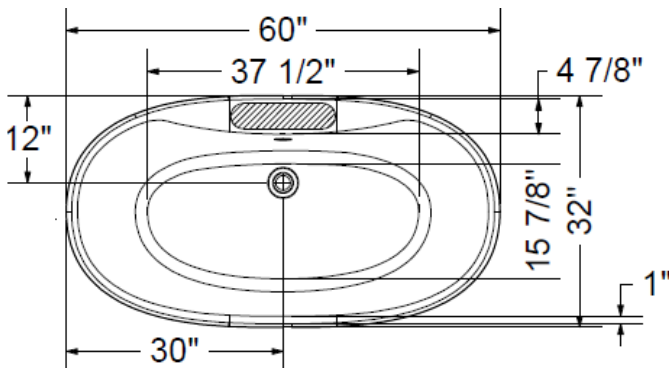

## 60" x 32"

#### Features

- An inviting, gentle, curved design that fits "Your Bath"
- Comfortable, relaxed, deep, bathing area
- Matching raised backrests
- Deck space can accommodate faucets & hand shower
- Above floor rough design accepts standard waste & overflow
- Adjustable leveling legs
- Easy Installation
- Made in the USA

**\*All dimensions are +/- 1/2" and subject to change without notice\***  
**Confirm specifications before installation**

#### Technical Information

- Weight: 95 lbs.
- Water Depth to Overflow: 18 1/2"
- Water Capacity: 48 gal.
- Sump Dimension: 37 1/2" x 15 7/8"

Recommended faucet area  
 of 15" (L) x 3-1/2" (W).  
 Depth recommended for  
 straight pipe 8".