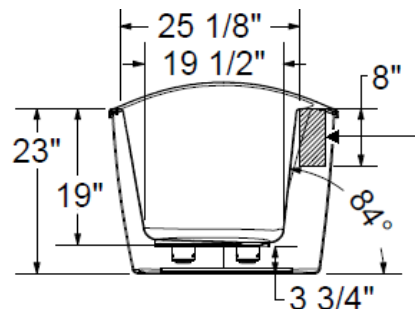

## 60" x 32"

#### Features

- An inviting, gentle, curved design that fits "Your Bath"
- Comfortable, relaxed, deep, bathing area
- Matching raised backrests
- Deck space can accommodate faucets & hand shower
- Above floor rough design accepts standard waste & overflow
- Adjustable leveling legs
- Easy Installation
- Made in the USA

**\*All dimensions are +/- 1/2" and subject to change without notice\***  
**Confirm specifications before installation**

#### Technical Information

- Weight: 95 lbs.
- Water Depth to Overflow: 18 1/2"
- Water Capacity: 48 gal.
- Sump Dimension: 37 1/2" x 15 7/8"

Recommended faucet area  
 of 15" (L) x 3-1/2" (W).  
 Depth recommended for  
 straight pipe 8".